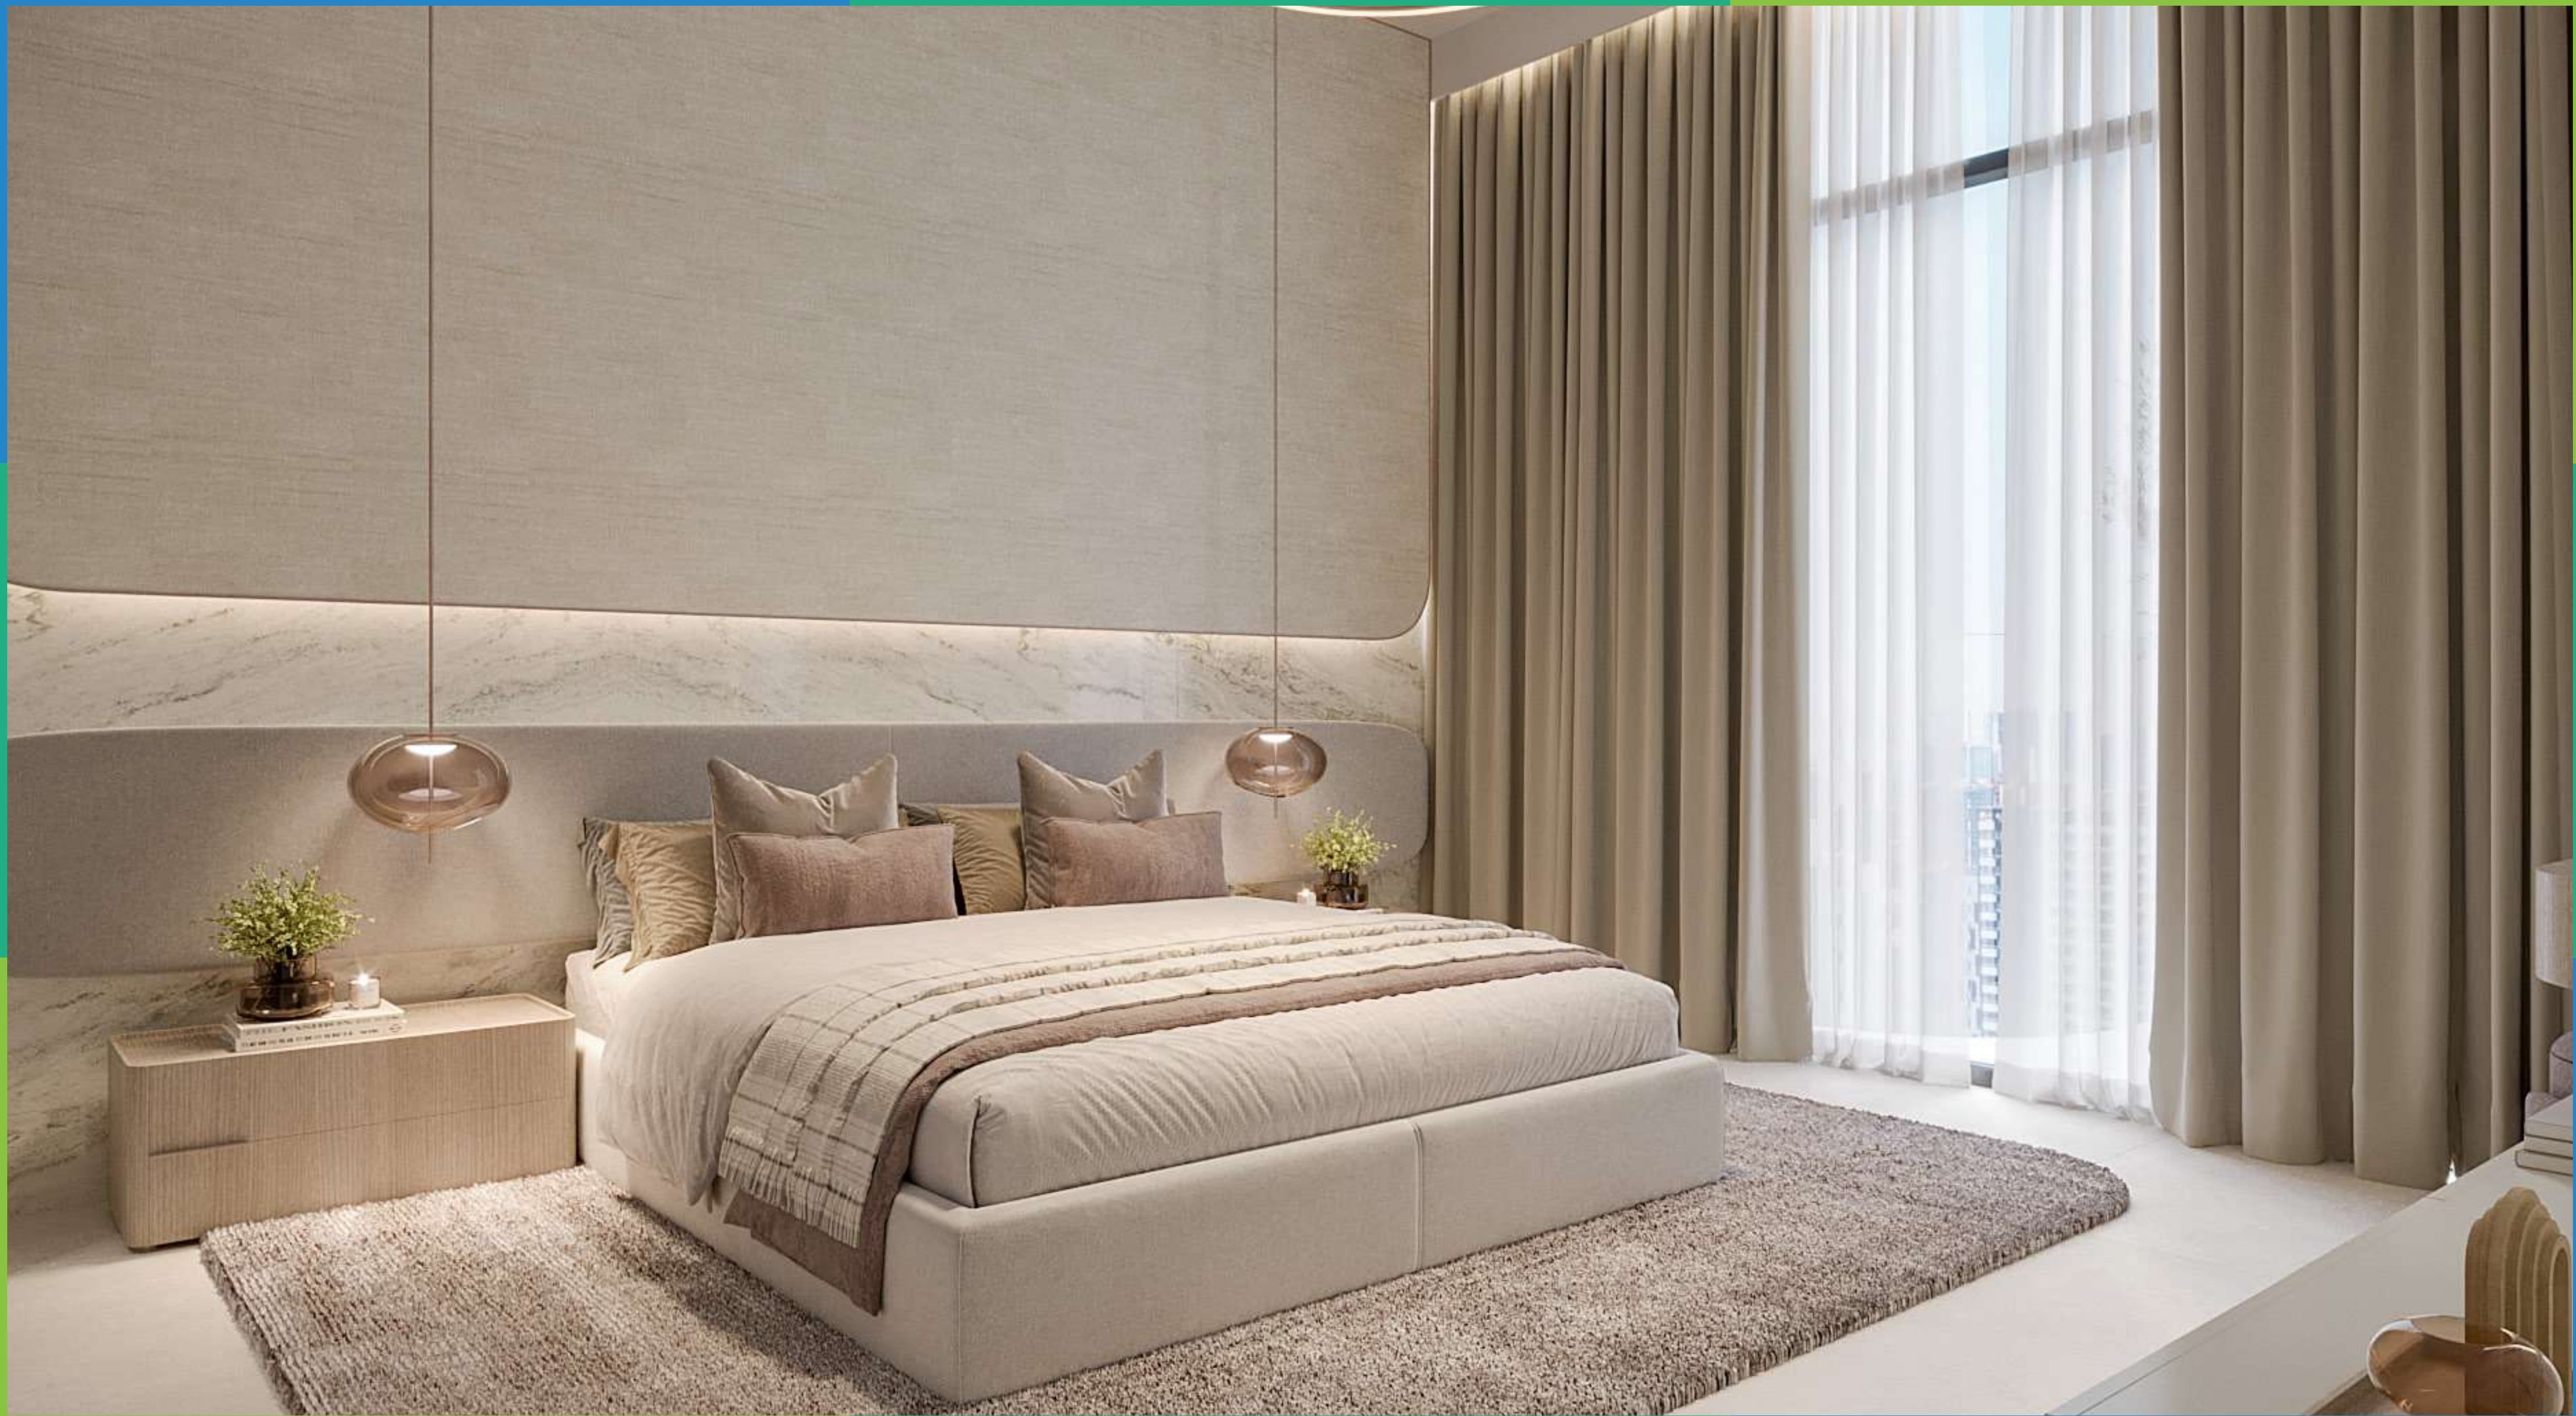

life in its
PUREST
gentle light

SERAPH
BY WADAN

the seraph
LOUNGE

fitness
& WELLNESS

living
SURROUNDED BY
softness

the purity
OF EVERYDAY LIVING

refined,
YET SIMPLE

THE BATHROOMS AT SERAPH ARE DESIGNED AS QUIET RETREATS, SPACES OF LIGHT, BALANCE, AND CLEAN SIMPLICITY. EVERY DETAIL, FROM THE CHOICE OF MATERIALS TO THE FLOW OF SPACE, IS SHAPED TO BRING EASE AND A SENSE OF CALM TO YOUR EVERYDAY RITUALS.

studio

THE STUDIO AT SERAPH IS DESIGNED FOR EASE AND OPENNESS, WITH A SEAMLESS FLOW BETWEEN LIVING, DINING, AND SLEEPING AREAS. NATURAL LIGHT, SOFT FINISHES, AND A PRIVATE BALCONY CREATE A CALM RETREAT IN THE HEART OF THE CITY

SIZE FROM: 744 - 1041 SQ.FT

2 bedroom

THE 2-BEDROOM AT SERAPH IS DESIGNED FOR EASE AND OPENNESS, WITH A SEAMLESS FLOW BETWEEN LIVING, DINING, AND SLEEPING AREAS. NATURAL LIGHT, SOFT FINISHES, AND A PRIVATE BALCONY CREATE A CALM RETREAT IN THE HEART OF THE CITY