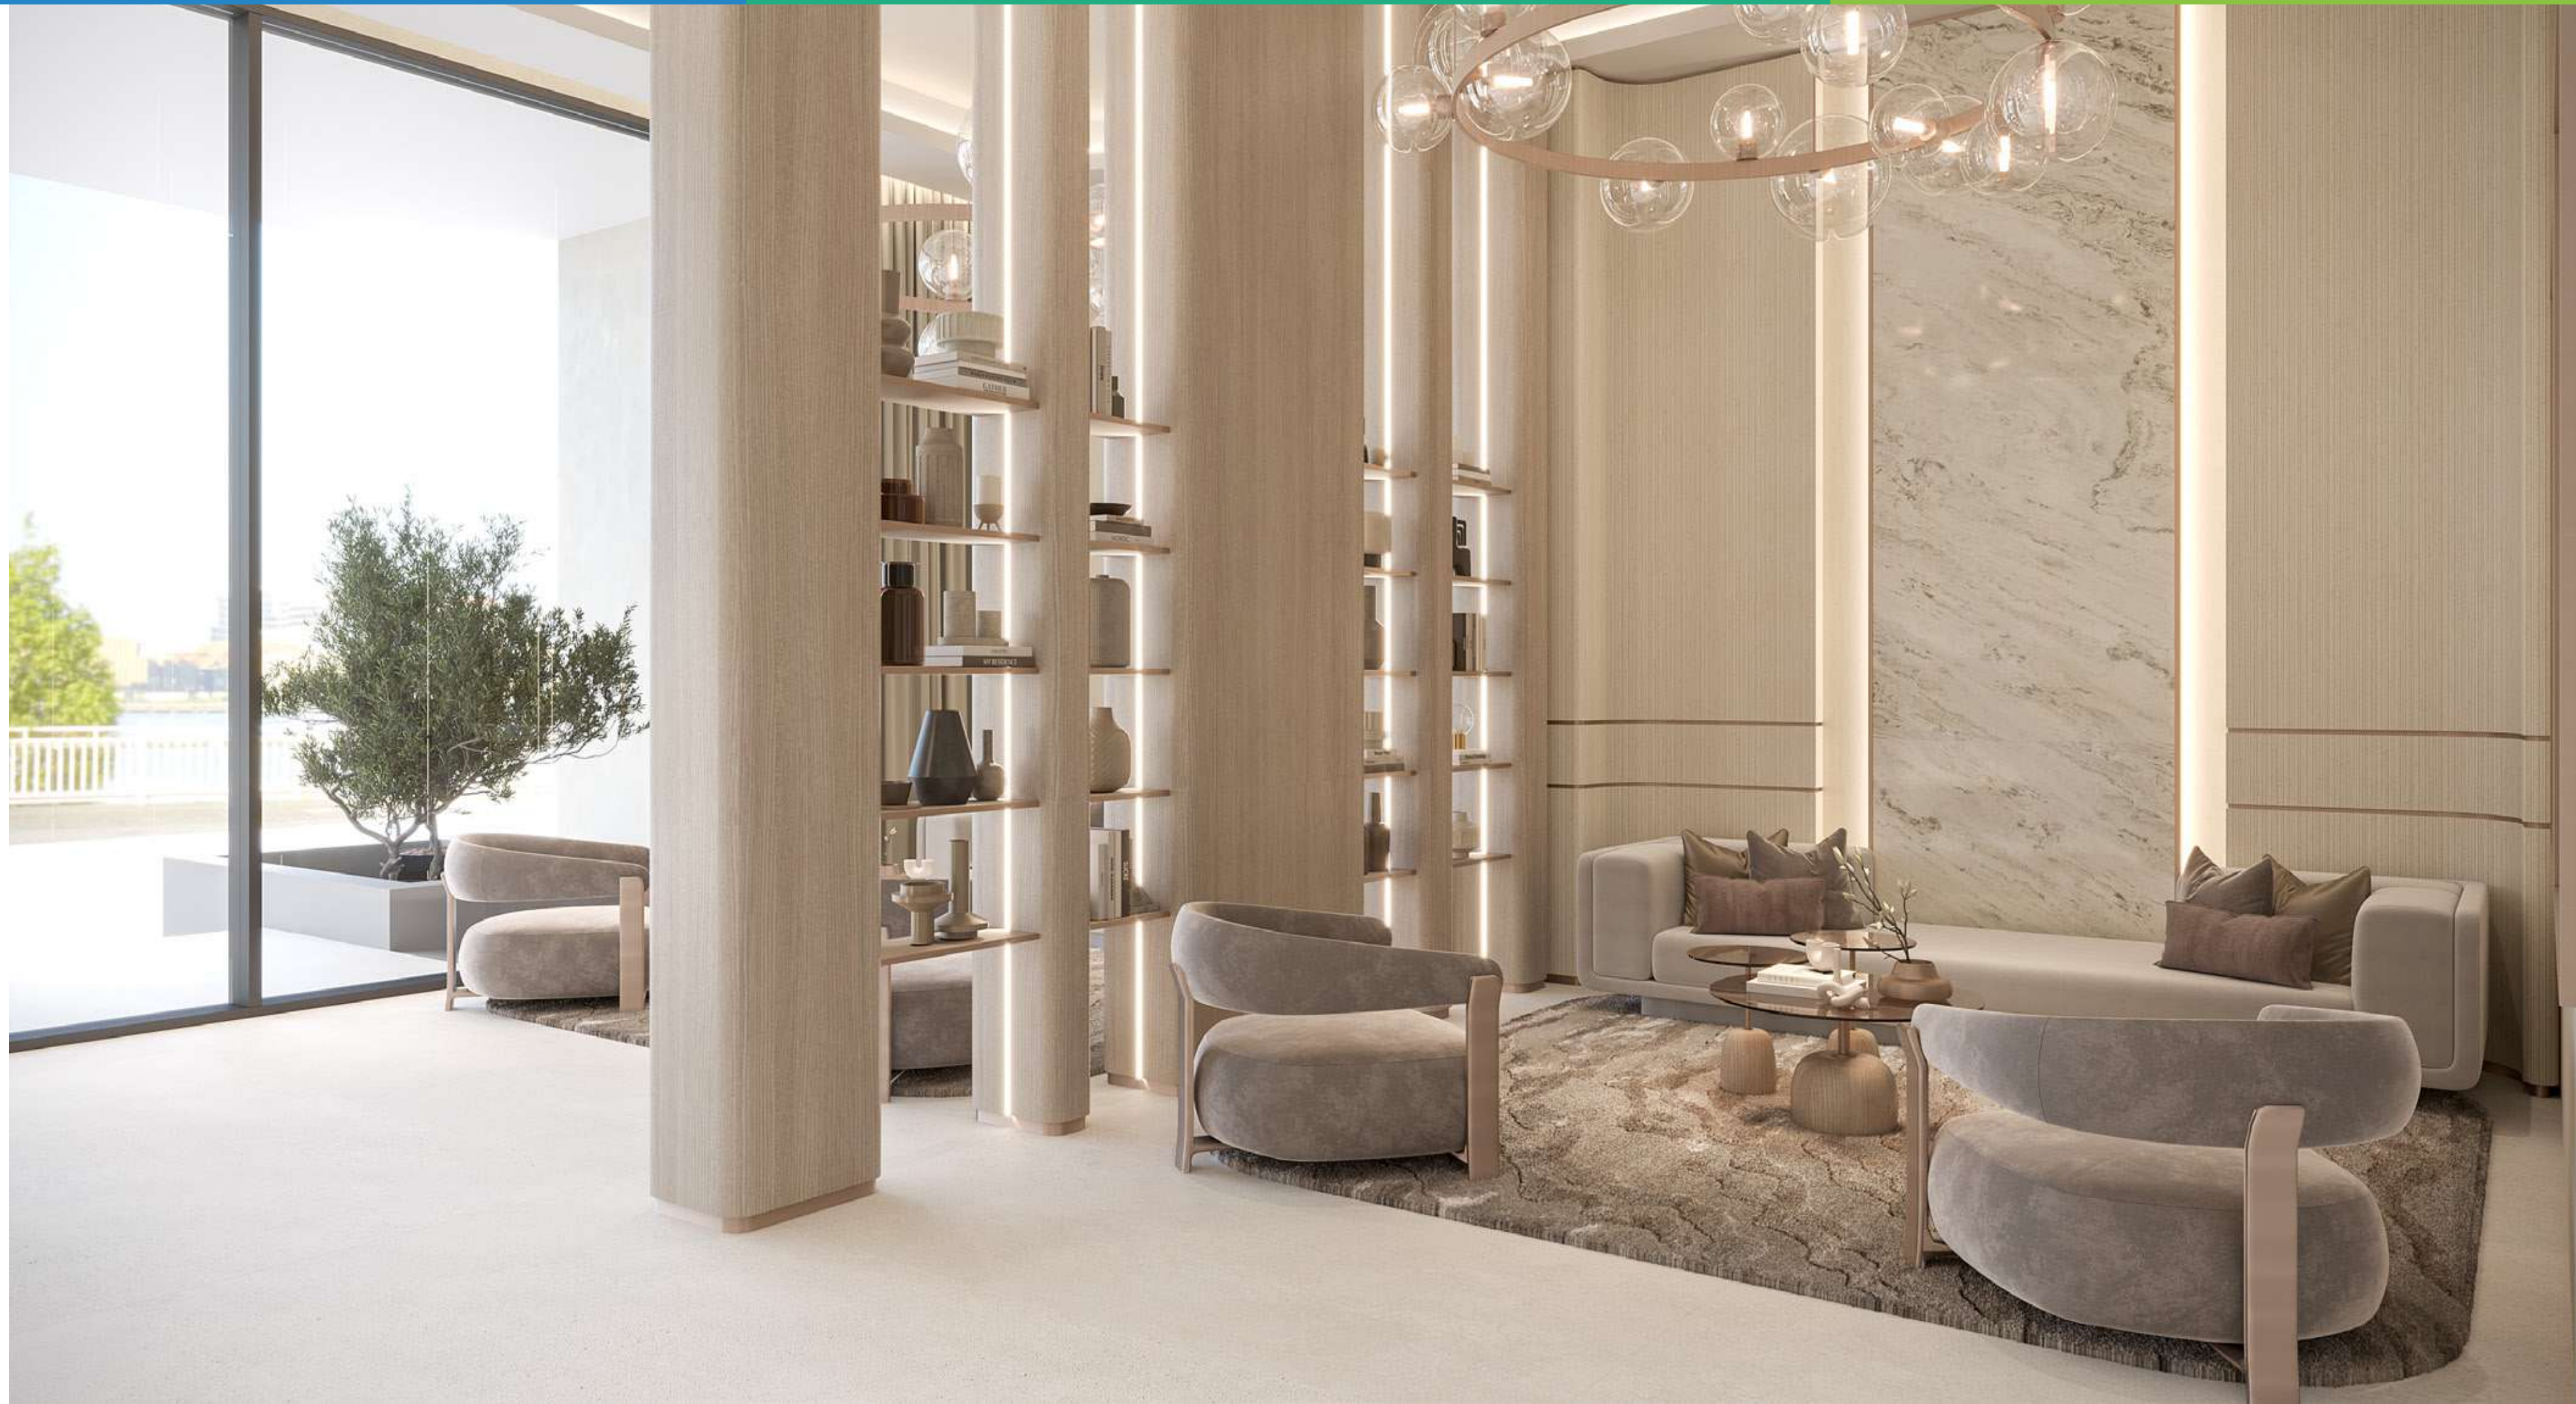

DUBAI METRO LINES
 RED LINE
 GREEN LINE
 FUTURE BLUE LINE

where
LIGHT
shapes living

WADAN

SERAPH
BY WADAN

features & amenities

LOUNGE

GYM

SWIMMING
POOL